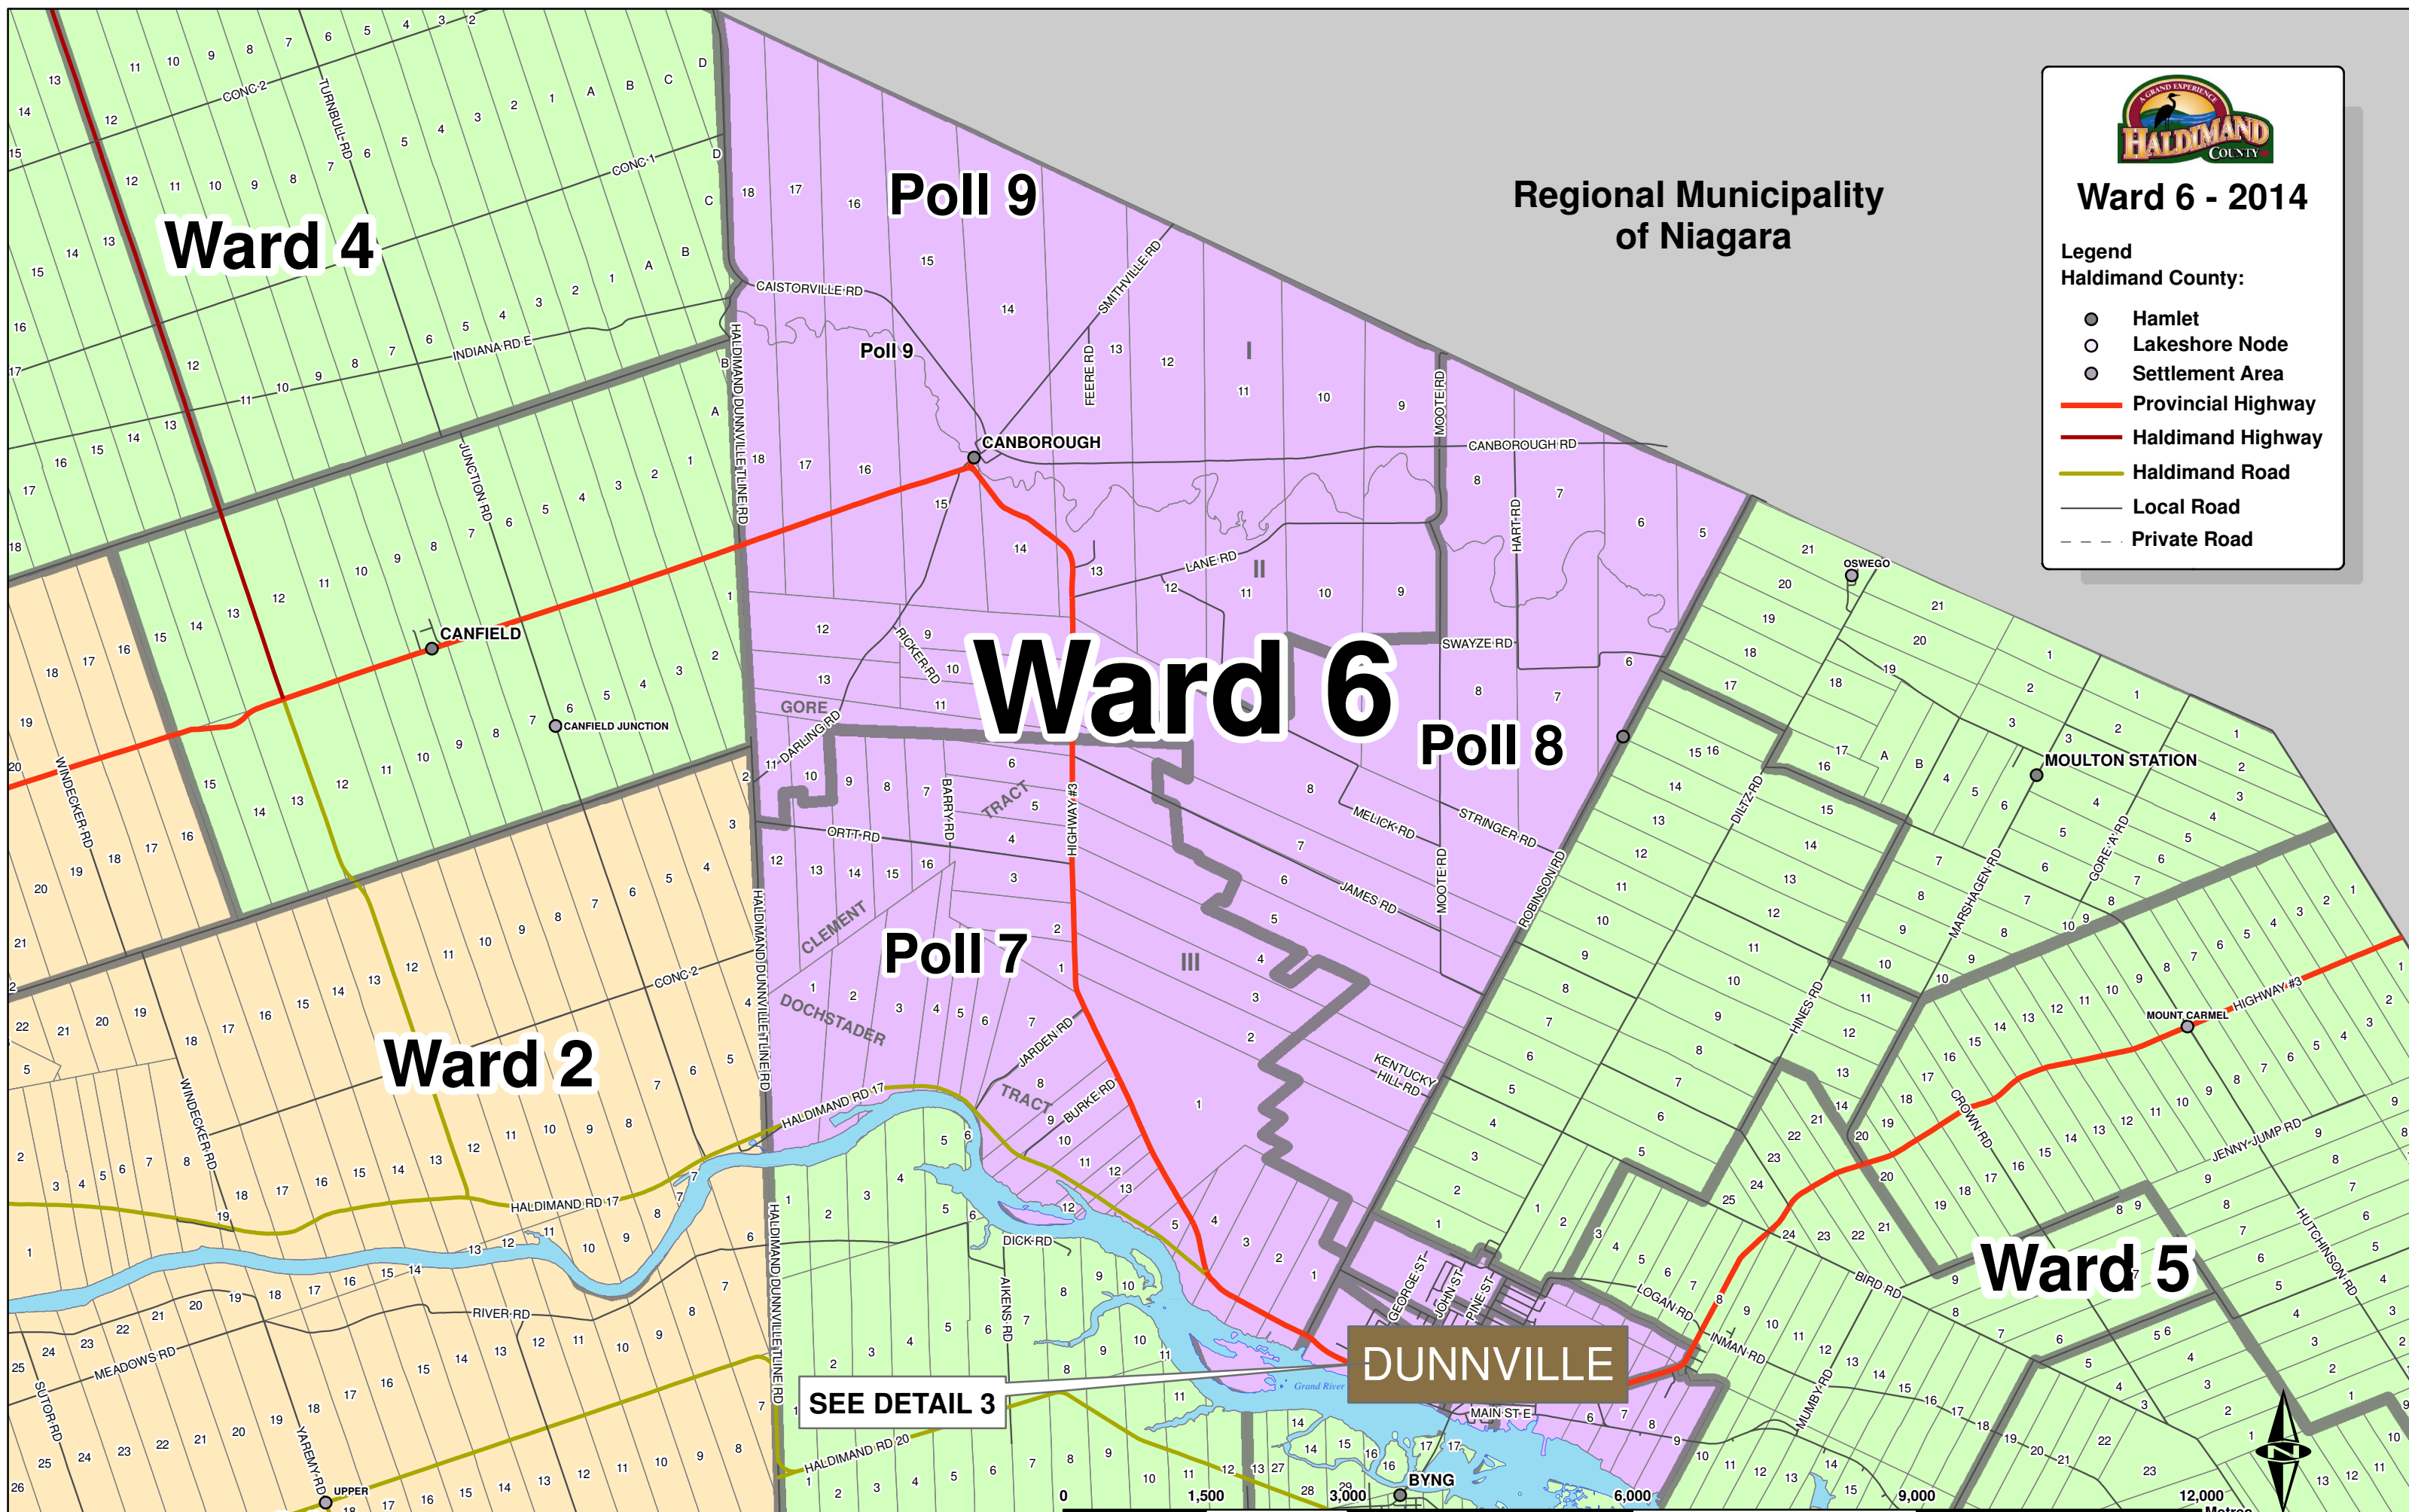

Ward 6 - 2014

Legend Haldimand County:

- Hamlet
- Lakeshore Node
- Settlement Area
- Provincial Highway
- Haldimand Highway
- Haldimand Road
- Local Road
- - - Private Road

Regional Municipality of Niagara

SEE DETAIL 3